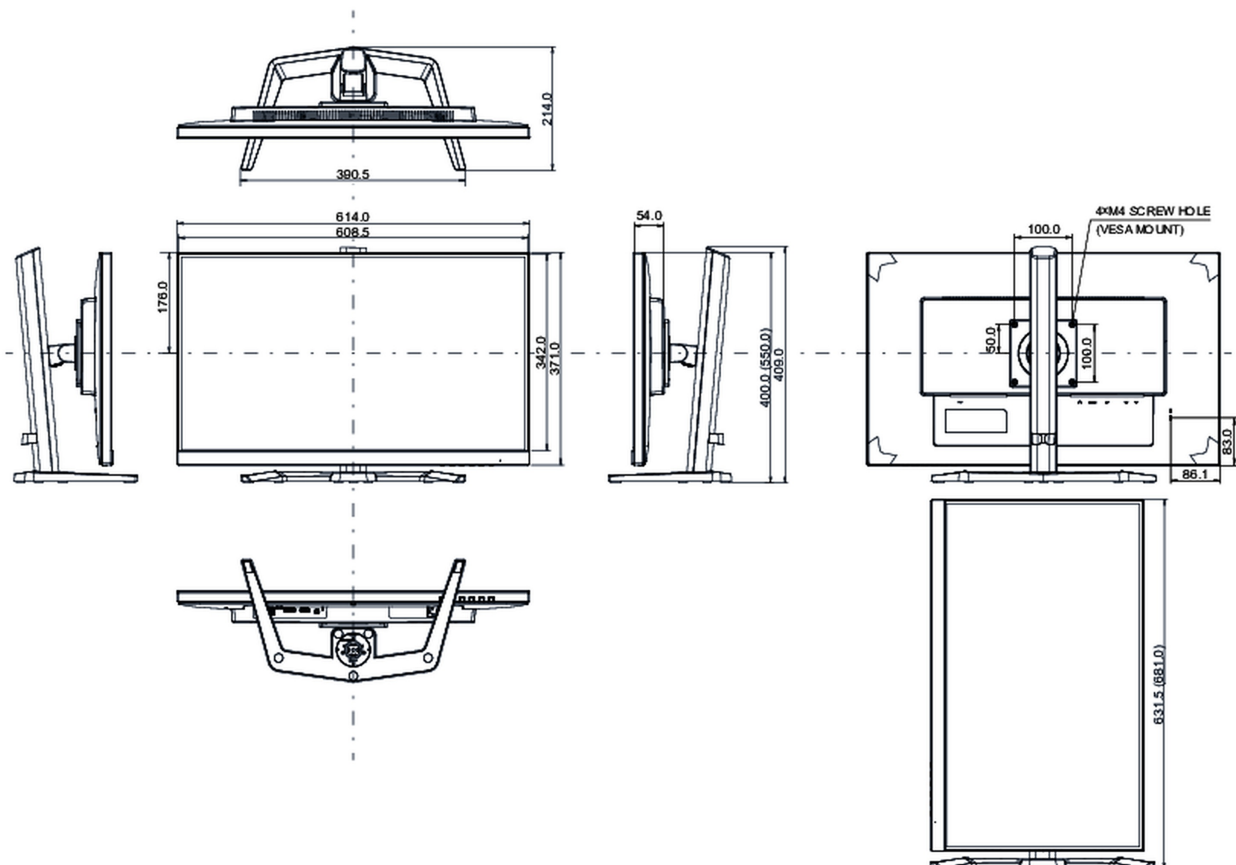

04 MECHANICAL

Display position adjustments	height, pivot (rotation), tilt
Height adjustment	150mm
Rotation (PIVOT function)	90°
Tilt angle	23° up; 5° down
VESA mounting	100 x 100mm
Cable management system	yes

Product dimensions W x H x D	614 x 400 (550) x 214mm
Box dimensions W x H x D	692 x 506 x 207mm
Weight (without box)	5.7kg
Weight (with box)	7,7kg
EAN code	4948570121939

All trademarks and registered trademarks acknowledged. E & O E. Specification subject to change without notice. All LCD's comply with ISO-9241-307:2008 in connection with pixel defects.